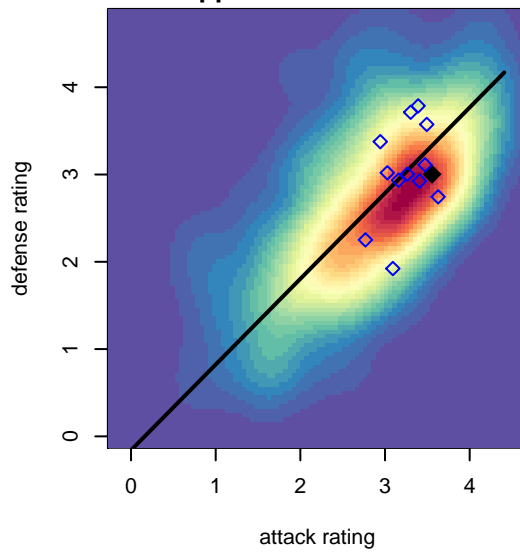

Eagles Central Coast B98

, CAS
 B98 total strength=1746
 attack=35 defense=20.15

alt names used:
 EAGLES CENTRAL COAST
 Eagles Central Coast 98 (CA-S)
 EAGLES CENTRAL COAST (CAS)

Venues played:
 2015 Region IV Pres Cup U16
 2015 Davis Legacy College Showcase Champi
 2015 Sporting Invitational U17 Premier EvoPow

Eagles Central Coast B98
 Dots are actual minus expected GF (blue circles) and GA (red triangles).
 Blue line is smoothed change in attack strength. Red is smoothed change in defense strength.

**attack and defense variance (black dot)
relative to other teams
and top 10 in region**

**attack and defense rating
relative to others at age
and all opponents in last 13 months**

**attack and defense rating
relative to others at age
and all opponents in last 13 months**

Performance relative to 13 month average

Performance relative to 13 month average

Distribution of opponents
 Red = Lose zone, Blue = Win zone, Green = Even
 Black line separates win/lose zones

lot. A=Neither has attack advantage, B=Opponent has both attack and defense advantage, C=Opponent has both attack and defense disadvantage, D=Both have