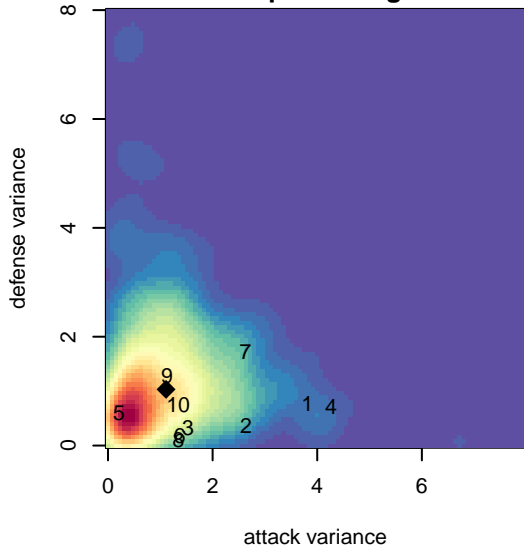

Eagles Central Coast B98

, CAS
 B98 total strength=1746
 attack=35 defense=20.15

alt names used:
 EAGLES CENTRAL COAST
 Eagles Central Coast 98 (CA-S)
 EAGLES CENTRAL COAST (CAS)

Venues played:
 2015 Region IV Pres Cup U16
 2015 Davis Legacy College Showcase Champi
 2015 Sporting Invitational U17 Premier EvoPow

Eagles Central Coast B98
 Dots are actual minus expected GF (blue circles) and GA (red triangles).
 Blue line is smoothed change in attack strength. Red is smoothed change in defense strength.

**attack and defense variance (black dot)
relative to other teams
and top 10 in region**

**attack and defense rating
relative to others at age
and all opponents in last 13 months**

**attack and defense rating
relative to others at age
and all opponents in last 13 months**

Performance relative to 13 month average

Performance relative to 13 month average

Distribution of opponents
 Red = Lose zone, Blue = Win zone, Green = Even
 Black line separates win/lose zones

lot. A=Neither has attack advantage, B=Opponent has both attack and defense advantage, C=Opponent has both attack and defense disadvantage, D=Both have