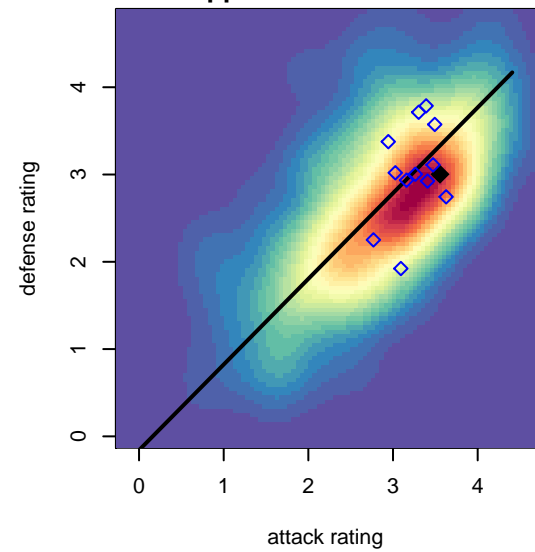

Eagles Central Coast B98

, CAS
 B98 total strength=1746
 attack=35 defense=20.15

alt names used:
 EAGLES CENTRAL COAST
 Eagles Central Coast 98 (CA-S)
 EAGLES CENTRAL COAST (CAS)

Venues played:
 2015 Region IV Pres Cup U16
 2015 Davis Legacy College Showcase Champi
 2015 Sporting Invitational U17 Premier EvoPow

Eagles Central Coast B98
 Dots are actual minus expected GF (blue circles) and GA (red triangles).
 Blue line is smoothed change in attack strength. Red is smoothed change in defense strength.

**attack and defense variance (black dot)
relative to other teams
and top 10 in region**

**attack and defense rating
relative to others at age
and all opponents in last 13 months**

**attack and defense rating
relative to others at age
and all opponents in last 13 months**

Performance relative to 13 month average

Performance relative to 13 month average

Distribution of opponents
 Red = Lose zone, Blue = Win zone, Green = Even
 Black line separates win/lose zones

lot. A=Neither has attack advantage, B=Opponent has both attack and defense advantage, C=Opponent has both attack and defense disadvantage, D=Both have